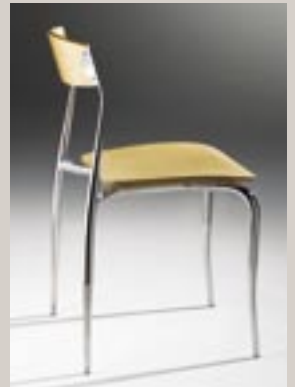

Toledo™

Seating's only half the story.

Muy Caliente!

Like the small Spanish town that is its namesake, the new Toledo™ nesting chair* and matching barstools from MTS exude an intriguing mixture of spicy style and cool character. Underneath the demure demeanor, cool contours and sophisticated silhouette, Toledo has the unparalleled strength of a steel frame backed by a five-year warranty. Plus, with back and seating options – including upholstered, wood or metal – and a variety of finishes available, Toledo will turn heads in any environment, from festive tapas lounge to bustling bistro. And when the fiesta's over, Toledo nests up to six high for convenient storage.

e

c. 187-30 Barstool

Precision formed metal back with contoured upholstered seat
19"w x 19-1/2"d x 42-3/8"h

d. 188-30 Barstool

Upholstered seat and back
19"w x 19-1/2"d x 42-3/8"h

e. 188

Upholstered seat and back
18"w x 19-1/2"d x 31-3/4"h

* patents pending

Toledo™ Chairs

g

h

f

i

Contoured silhouette design.

Nests up to six high for convenient storage.

f. 188-WS
Contoured maple ply seat and back
18" w x 19-1/2" d x 31-3/4" h

g. 189-30 Barstool
Contoured maple ply seat and back
19" w x 19-1/2" d x 42-3/8" h

h. 189
Contoured maple ply seat and back
18" w x 19-1/2" d x 31-3/4" h